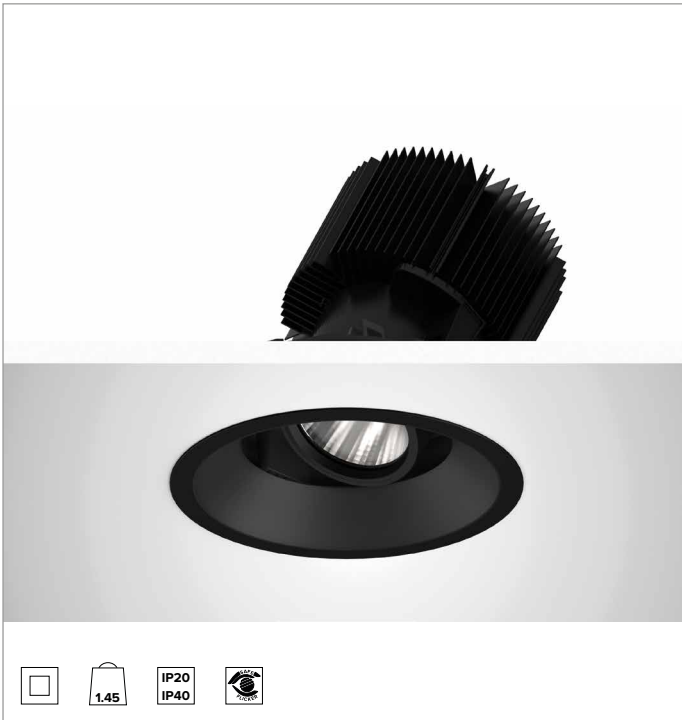

1T8630EL | CCTEVO ARCHITECTURAL 160

Adjustable recessed LED projector in a trim version

		3500K	H(m)	D(m)	E _{max} (lx)	
		Ra90		22°		
		Fixture Power	74W	1	0.39	23707
		Source Flux	7803lm	2	0.77	5927
		Fixture Flux	5272lm	3	1.16	2634
		Efficacy	72lm/W	4	1.55	1482
TS1280	I _{max} =3038cd/klm	I _{max}	23707cd	5	1.94	948

CCT nominal: 3500K

Lifetime (L80/B10): >50000h tq +25°C

ILLUMINOTECHNICAL CHARACTERISTICS

SP - precision optics with a black silicone cut off ring. Version with a convex faceted highly reflective anodised aluminium reflector and a holographic diffusion filter. UGR<19 (EN 12464-1).

Optic: REFLECTOR

Beam angles: SP

Optical efficiency: 68%

Fixture flux: 5272lm

Luminous efficacy: 72lm/W

Photobiological safety: Compliant with RG1 low risk group

MECHANICAL CHARACTERISTICS

Die-cast black painted anodised aluminium body and dissipator. Black colour cover. The optical unit can be adjusted up to 30° on the vertical plane with a mechanical beam locking system and a graduated scale, and 358° on the horizontal plane. Trim version with an integrated black ring.

Colour and finish: Deep black

Weight: 1.45Kg

Version: TRIM HO

Degree of protection: IP20 for recessed part

Degree of protection: IP40 for exposed part

ELECTRICAL CHARACTERISTICS

Integrated electronic ON-OFF driver.