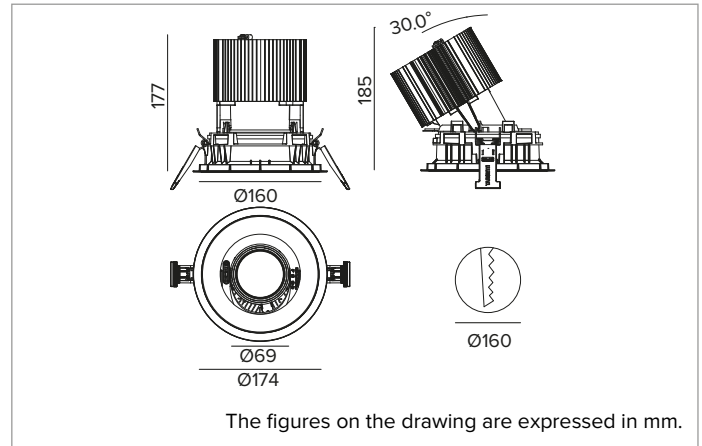

1T8630EL | CCTEVO ARCHITECTURAL 160

Adjustable recessed LED projector in a trim version

		3500K	H(m)	D(m)	E _{max} (lx)	
		Ra90		22°		
		Fixture Power	74W	1	0.39	23707
		Source Flux	7803lm	2	0.77	5927
		Fixture Flux	5272lm	3	1.16	2634
		Efficacy	72lm/W	4	1.55	1482
TS1280	I _{max} =3038cd/klm	I _{max}	23707cd	5	1.94	948

CCT nominal: 3500K

Lifetime (L80/B10): >50000h tq +25°C

ILLUMINOTECHNICAL CHARACTERISTICS

SP - precision optics with a black silicone cut off ring. Version with a convex faceted highly reflective anodised aluminium reflector and a holographic diffusion filter. UGR<19 (EN 12464-1).

Optic: REFLECTOR

Beam angles: SP

Optical efficiency: 68%

Fixture flux: 5272lm

Luminous efficacy: 72lm/W

Photobiological safety: Compliant with RG1 low risk group

MECHANICAL CHARACTERISTICS

Die-cast black painted anodised aluminium body and dissipator. Black colour cover. The optical unit can be adjusted up to 30° on the vertical plane with a mechanical beam locking system and a graduated scale, and 358° on the horizontal plane. Trim version with an integrated black ring.